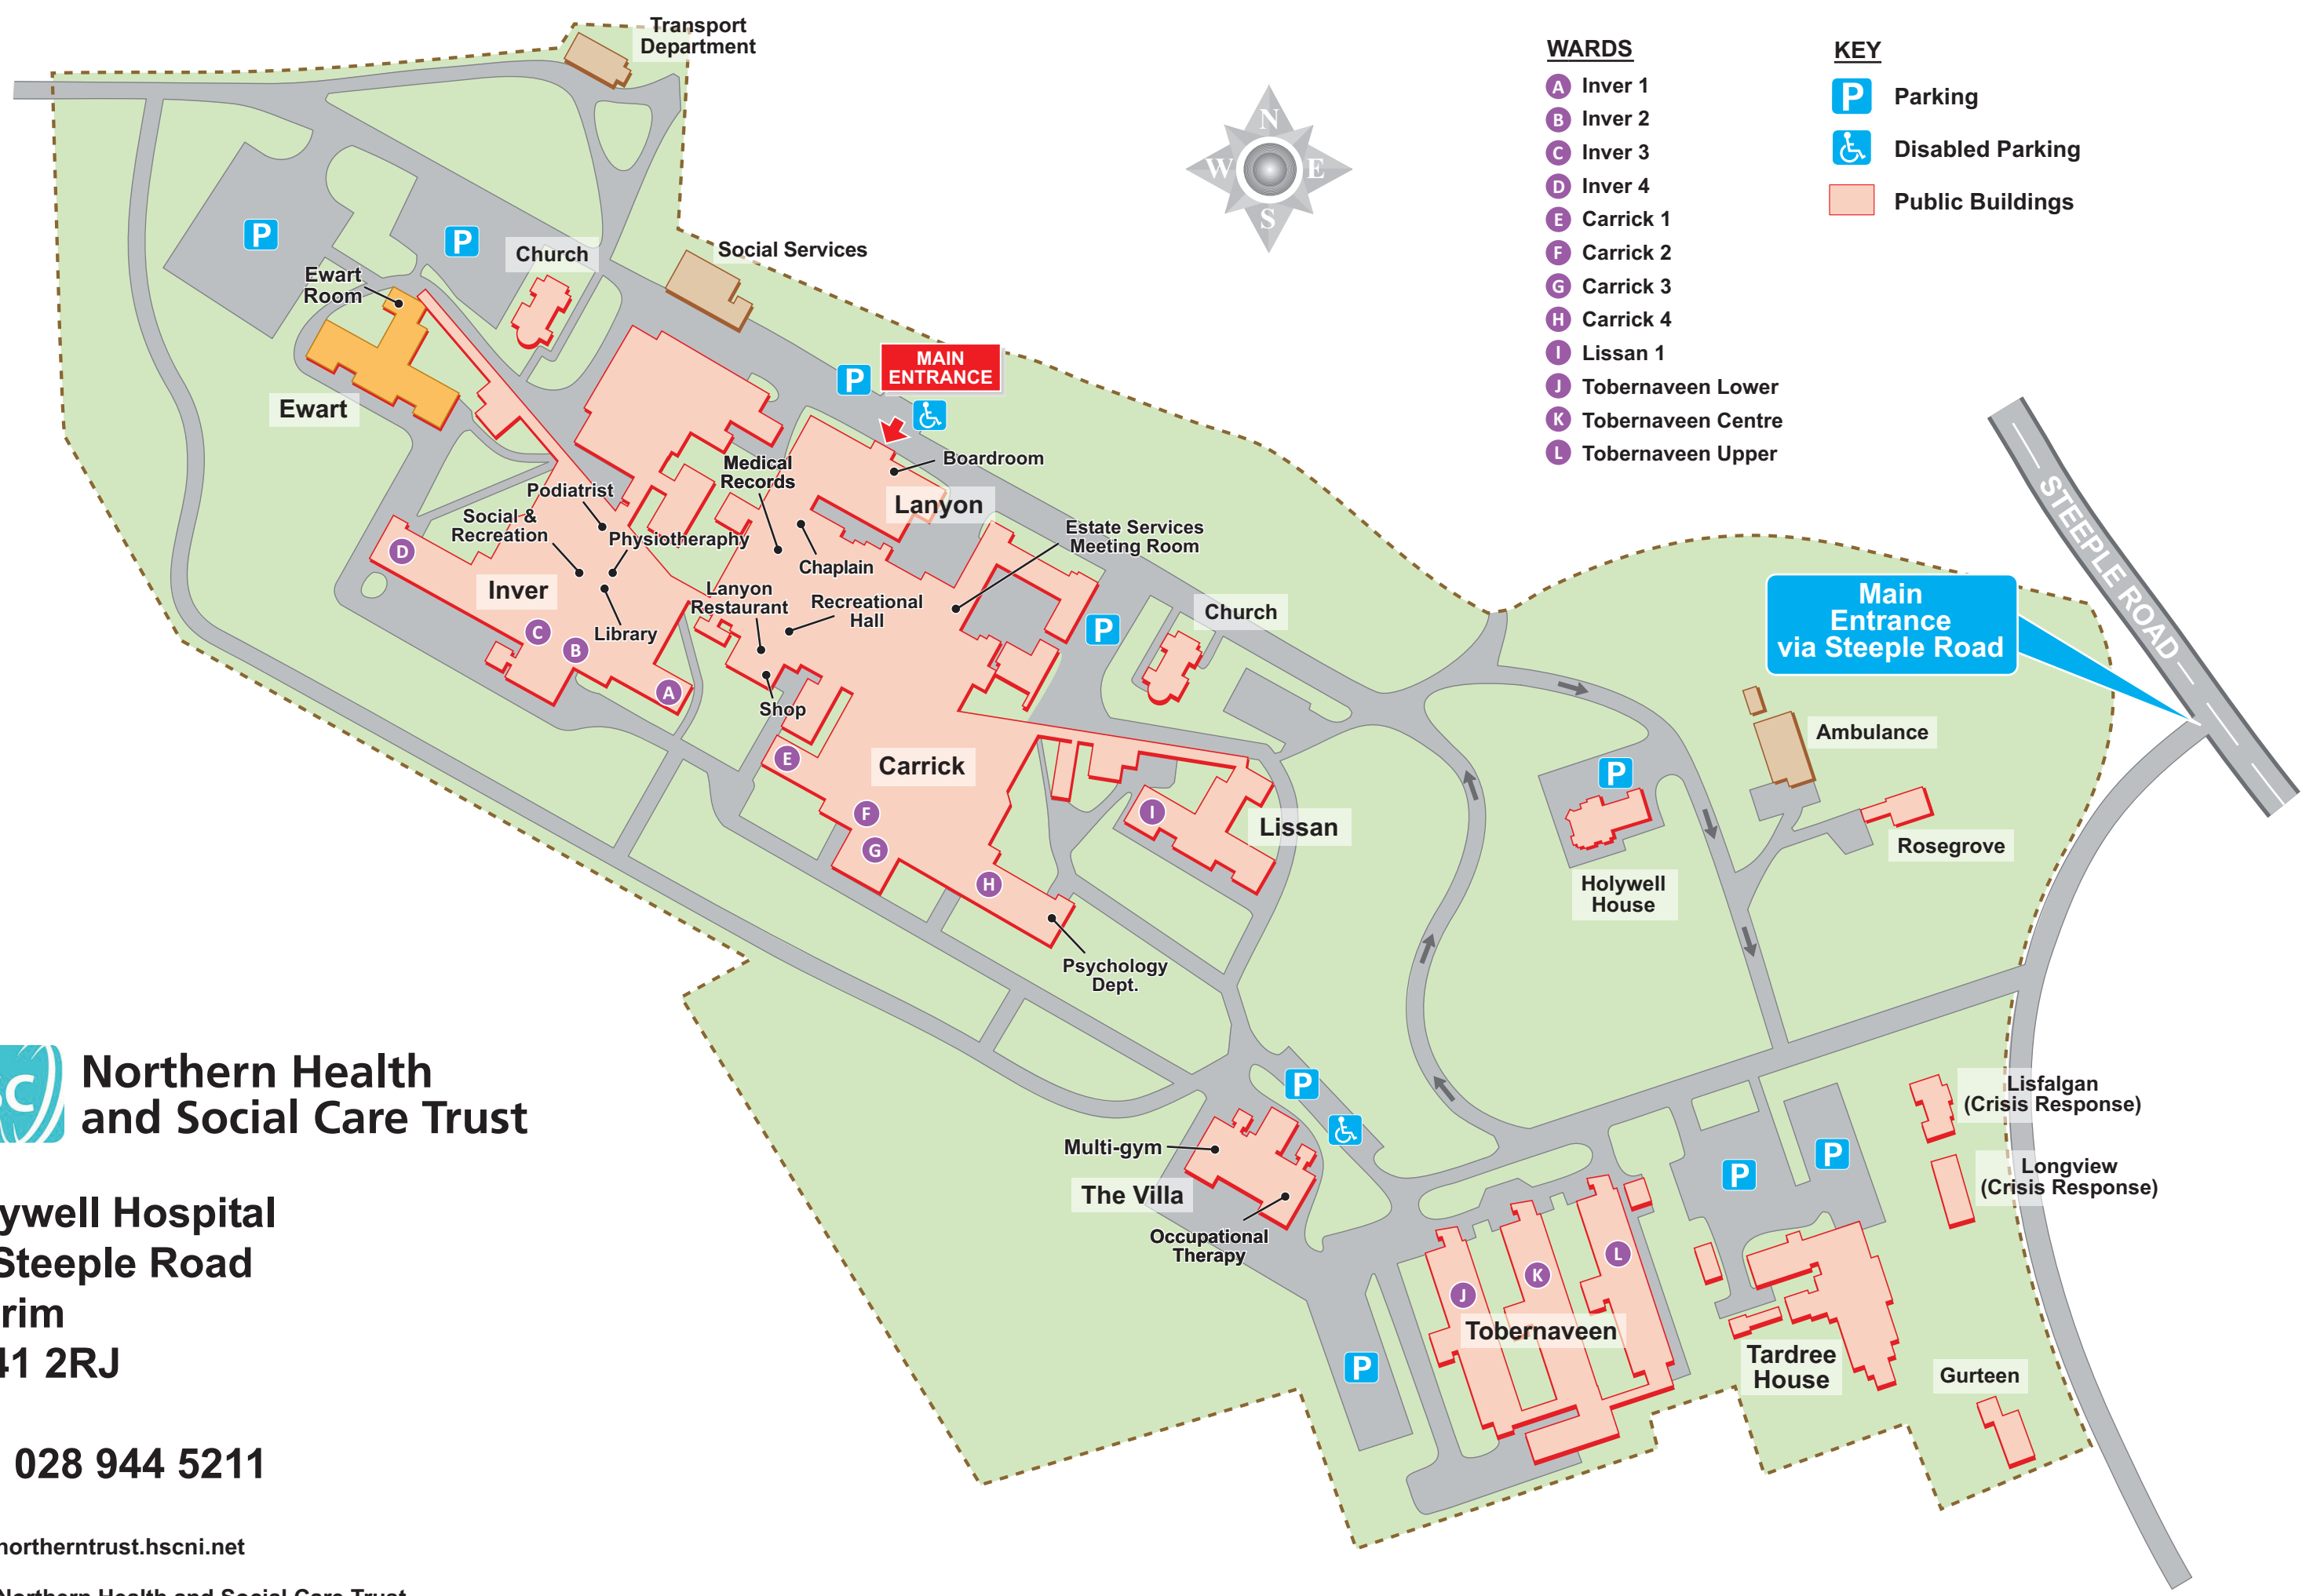

WARDS

- A Inver 1
- B Inver 2
- C Inver 3
- D Inver 4
- E Carrick 1
- F Carrick 2
- G Carrick 3
- H Carrick 4
- I Lissan 1
- J Tobernaveen Lower
- K Tobernaveen Centre
- L Tobernaveen Upper

KEY

-  Parking
-  Disabled Parking
-  Public Buildings

HSC Northern Health and Social Care Trust

Holywell Hospital
60 Steeple Road
Antrim
BT41 2RJ

Tel: 028 944 5211

www.northerntrust.hscni.net